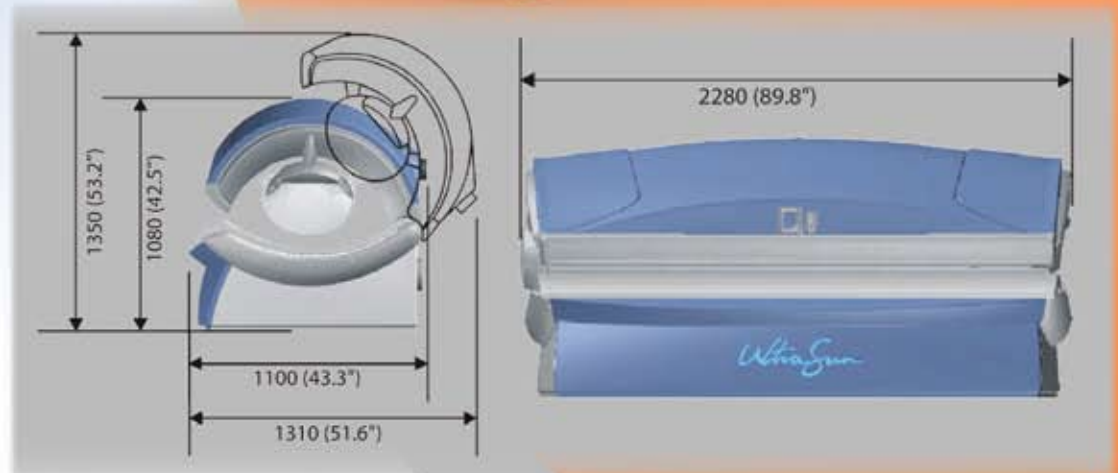

Bed Features

Bed Options

A&E Tanning and Wellness, Inc.
www.AETAN.com
866 361-8266