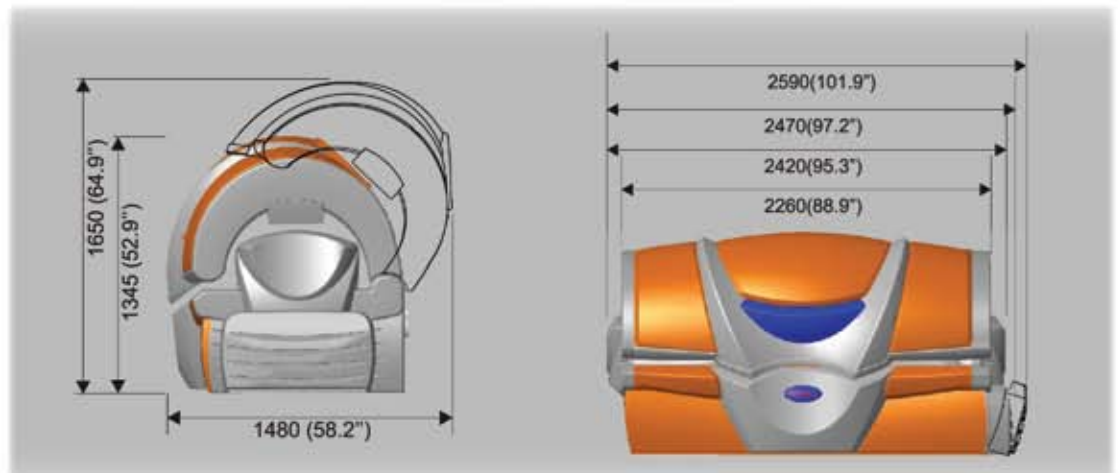

Bed Options

SmartAirco SmartBreeze SmartAroma SmartPaytronic

A&E Tanning and Wellness, Inc.
www.AETAN.com
866 361-8266