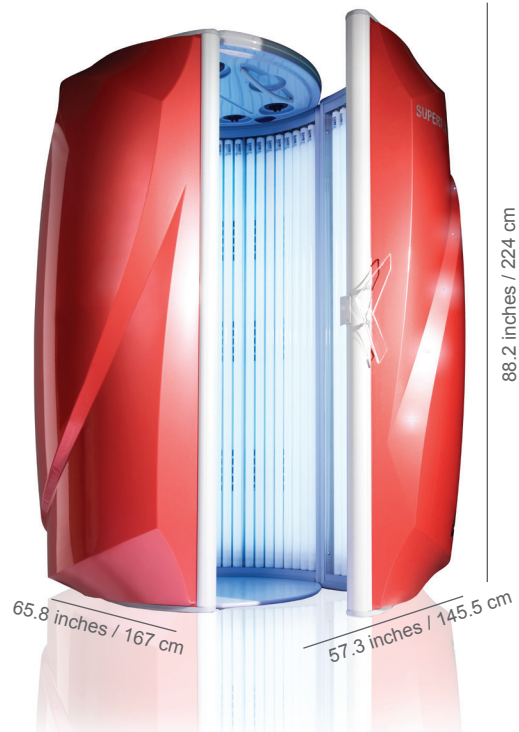

## Technical Information ST42

**Total lamps:**  
42 x Sunfit XL 180W Premium

**Max. Exposure Time:**  
15 minutes

**Control unit:**  
Solar Control Timer

**Power Supply:**  
Single phase 220 Volt

**Power approx:**  
7.200 Watt

## Dimensions

**Placed (LxWxH) open:** 57.3 x 65.8 x 88.2 inches  
**Placed (LxWxH) closed:** 56.5 x 52 x 88.2 inches

**Crated weight:** 660 lbs (300 kg)  
**Weight (net):** 572 lbs (260 kg)